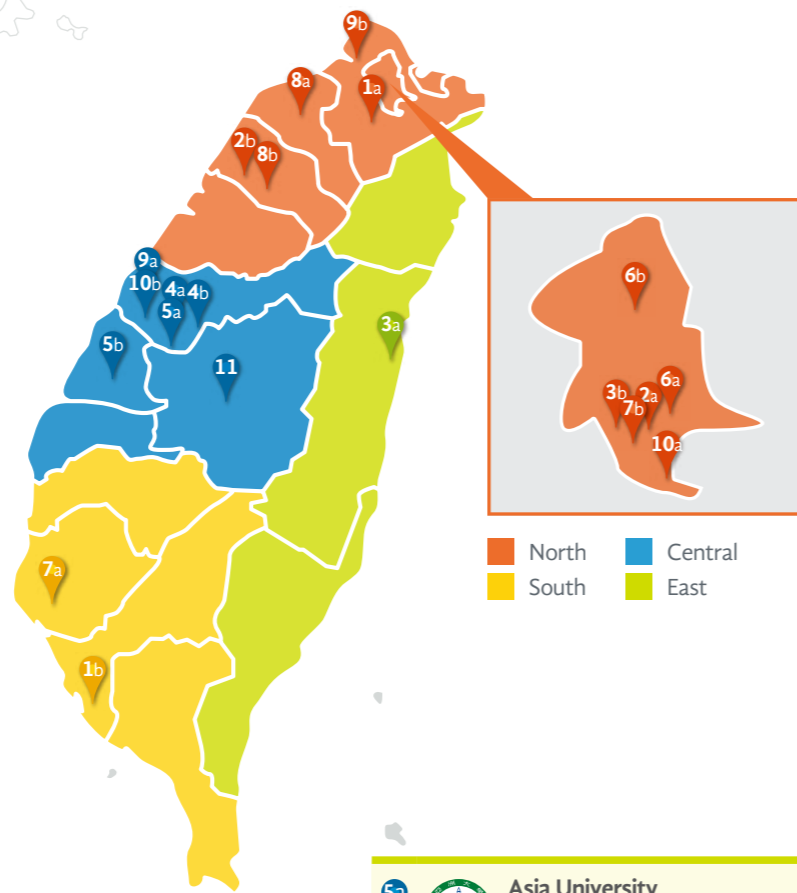

TAIWAN Booth Guide

2019 NAFSA Booth #1601

North Central
South East

Participating Institutions

1a **National Taiwan University of Arts**
國立臺灣藝術大學
www.ntua.edu.tw

- Yi-Feng Li (Ivan) 李侑峰
Director, International Cooperation Division, Office of International Affairs
Email: ivanyfl@ntua.edu.tw